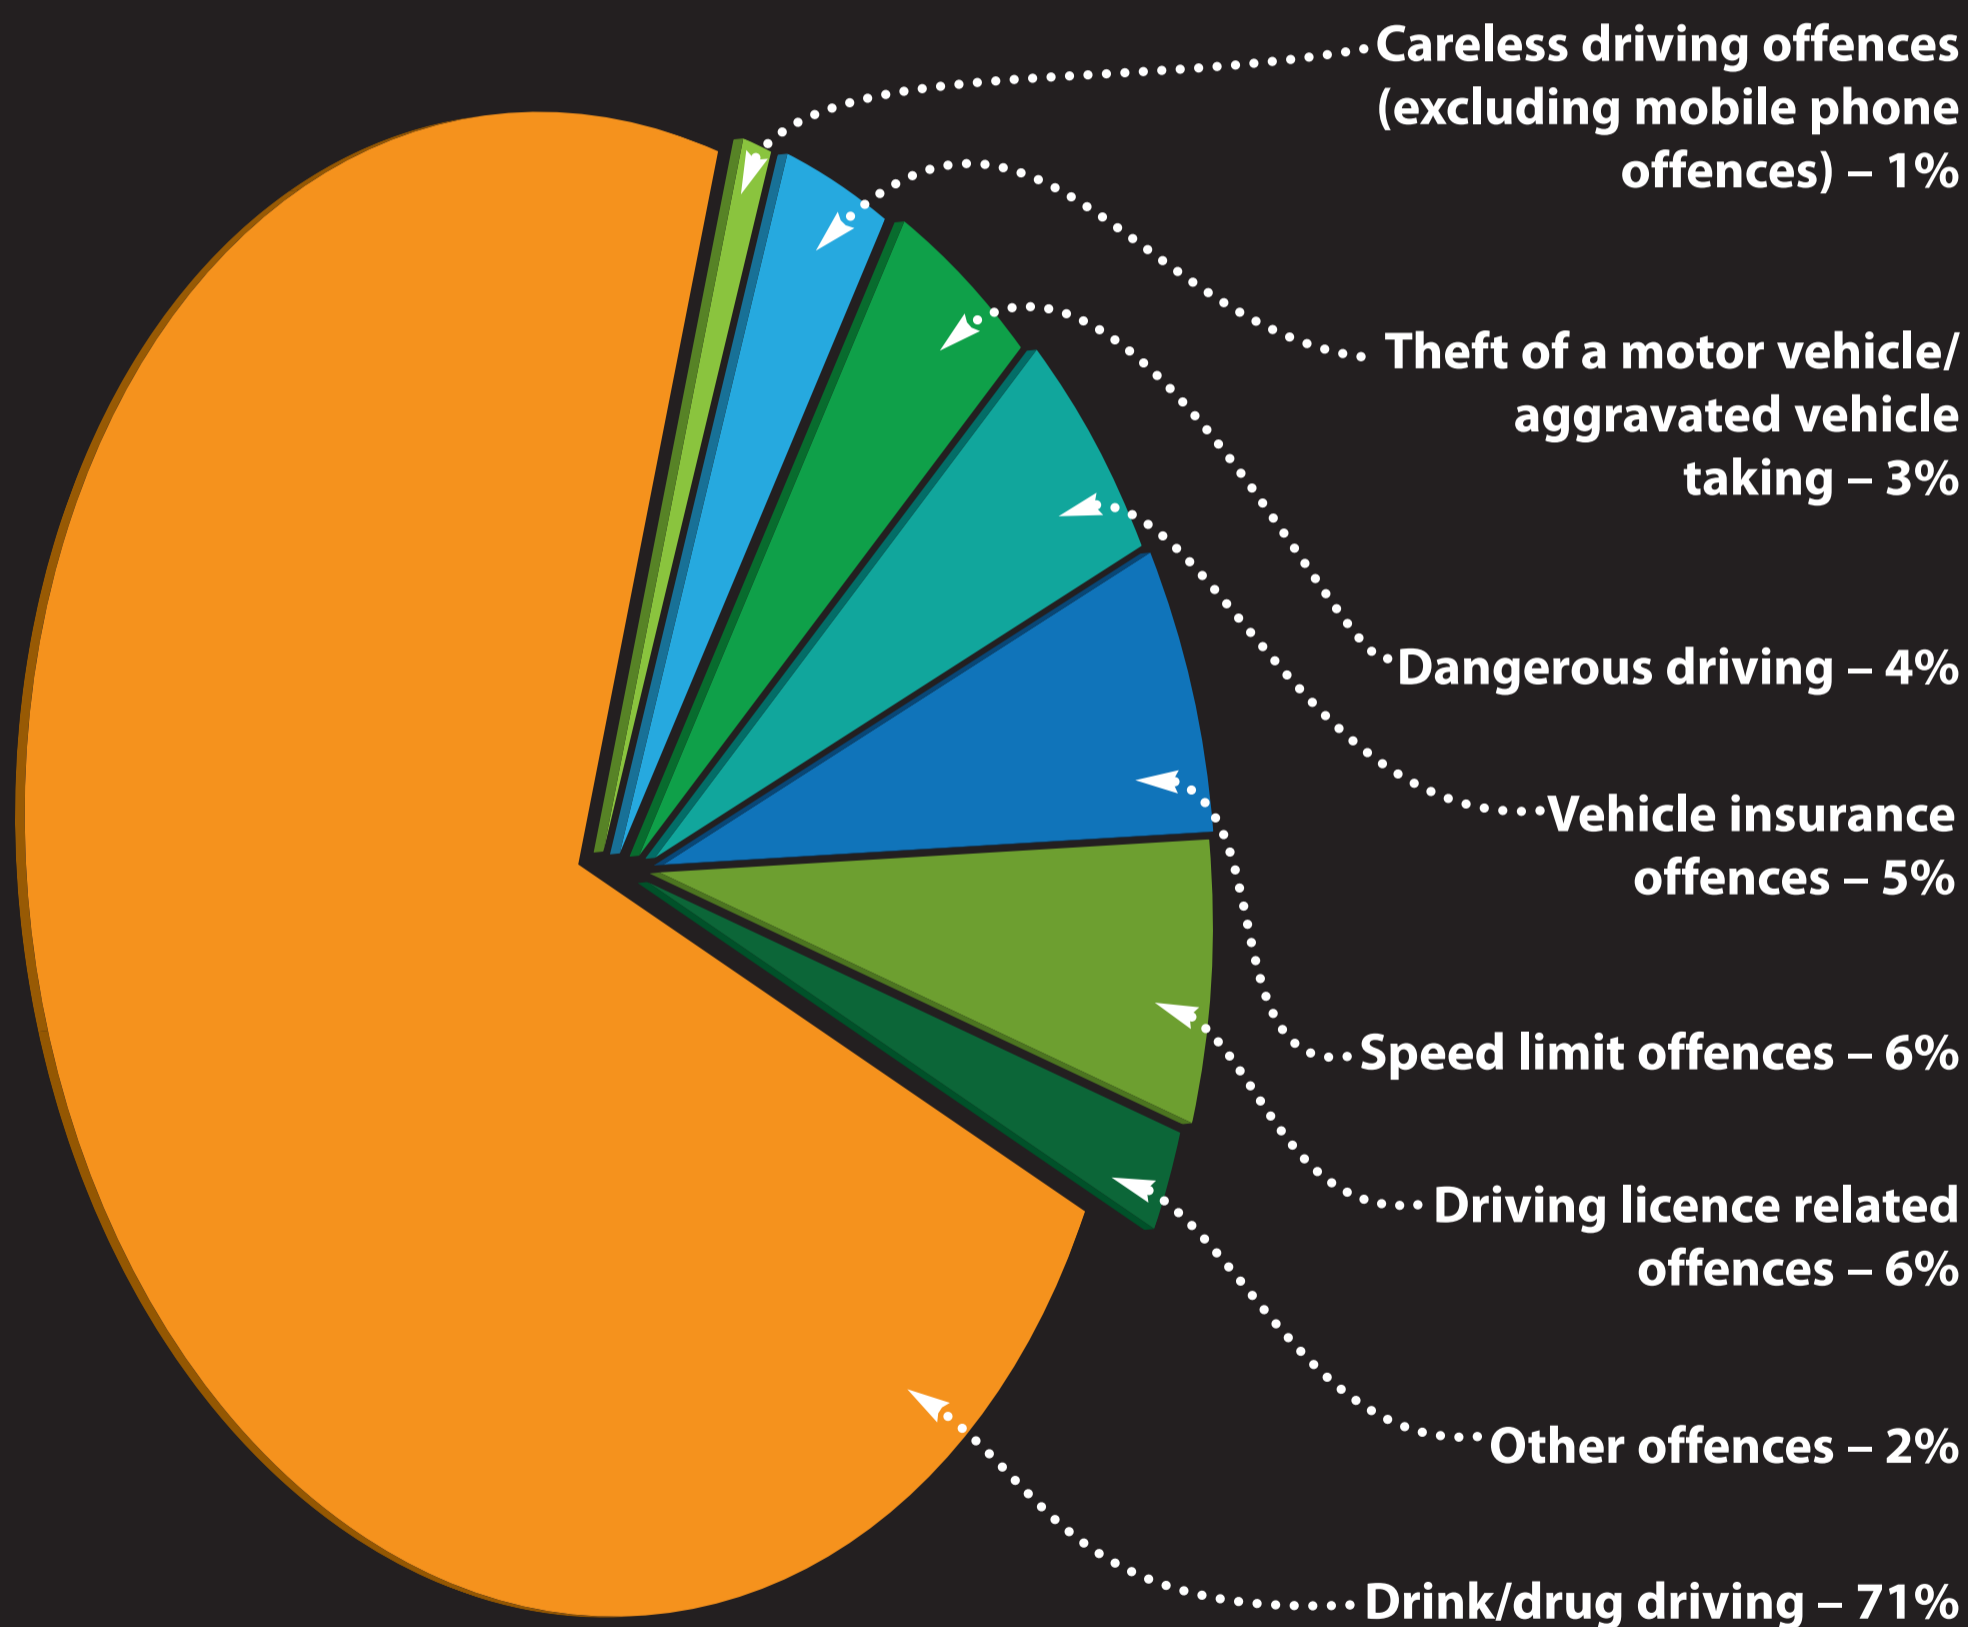

Drink/drug driving accounts for 71% of all driving bans

Driving bans, England and Wales (2014)

Source: MOJ (2015), Criminal Justice Statistics Quarterly update to Dec 2014, Overview table A7.5

Design: Linda Muiridge ▶ linda.muiridge@virginmedia.com

RoadPeace
supporting crash victims • reducing road danger

■ 020 7733 1603
■ info@roadpeace.org
■ www.roadpeace.org